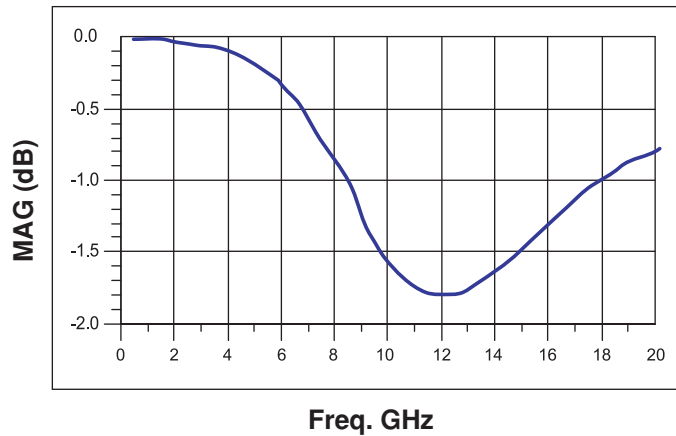

WIRE BONDABLE VERTICAL ELECTRODE CAPACITORS Performance Curves

PERFORMANCE: MVL4080X104MGH5C-_* (Bond Wires Included)

Average MAG S21

Average MAG S11

PRESIDIO COMPONENTS, INC.

7169 Construction Court, San Diego, CA 92121 • Tel: 858-578-9390 • Fax: 800-538-3880 or 858-578-6225
www.presidiocomponents.com • info@presidiocomponents.com