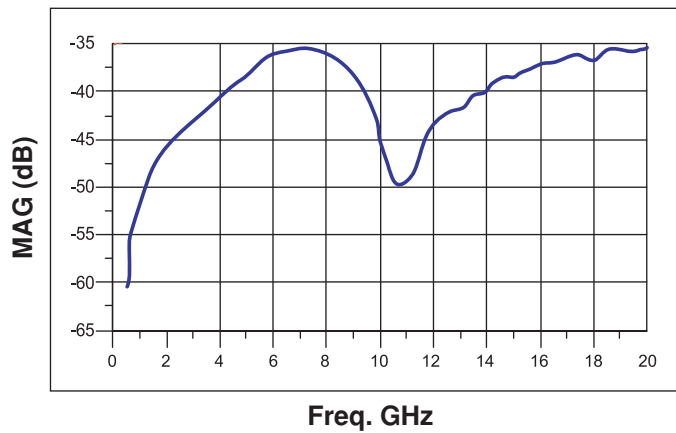

WIRE BONDABLE VERTICAL ELECTRODE CAPACITORS Performance Curves

PERFORMANCE: MVL4080X104MGH5C-_* (Bond Wires Included)

Average MAG S21

Average MAG S11

PRESIDIO COMPONENTS, INC.

7169 Construction Court, San Diego, CA 92121 • Tel: 858-578-9390 • Fax: 800-538-3880 or 858-578-6225
www.presidiocomponents.com • info@presidiocomponents.com