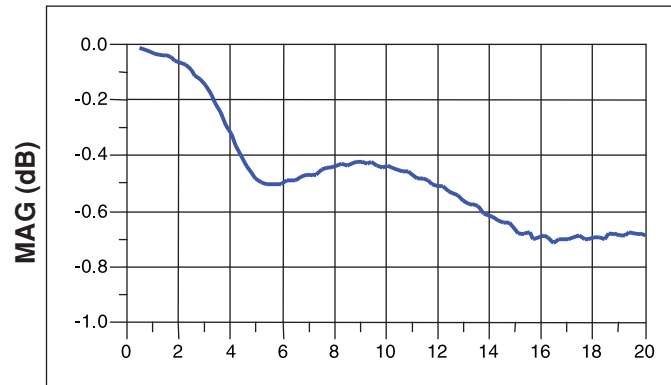

# WIRE BONDABLE VERTICAL ELECTRODE CAPACITORS Performance Curves

**PERFORMANCE:** MVB4080X104ZGH5C3\_\* (Bond Wires Included)

Average MAG S21

Freq. GHz

Average MAG S11

Freq. GHz

PRESIDIO COMPONENTS, INC.

7169 Construction Court, San Diego, CA 92121 • Tel: 858-578-9390 • Fax: 800-538-3880 or 858-578-6225  
www.presidiocomponents.com • info@presidiocomponents.com