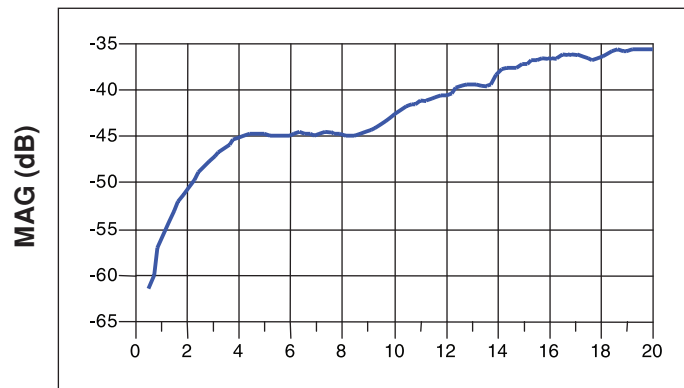

# WIRE BONDABLE VERTICAL ELECTRODE CAPACITORS Performance Curves

**PERFORMANCE:** MVB4080X104ZGH5C3\_\* (Bond Wires Included)

Average MAG S21

Freq. GHz

Average MAG S11

Freq. GHz

PRESIDIO COMPONENTS, INC.

7169 Construction Court, San Diego, CA 92121 • Tel: 858-578-9390 • Fax: 800-538-3880 or 858-578-6225  
www.presidiocomponents.com • info@presidiocomponents.com